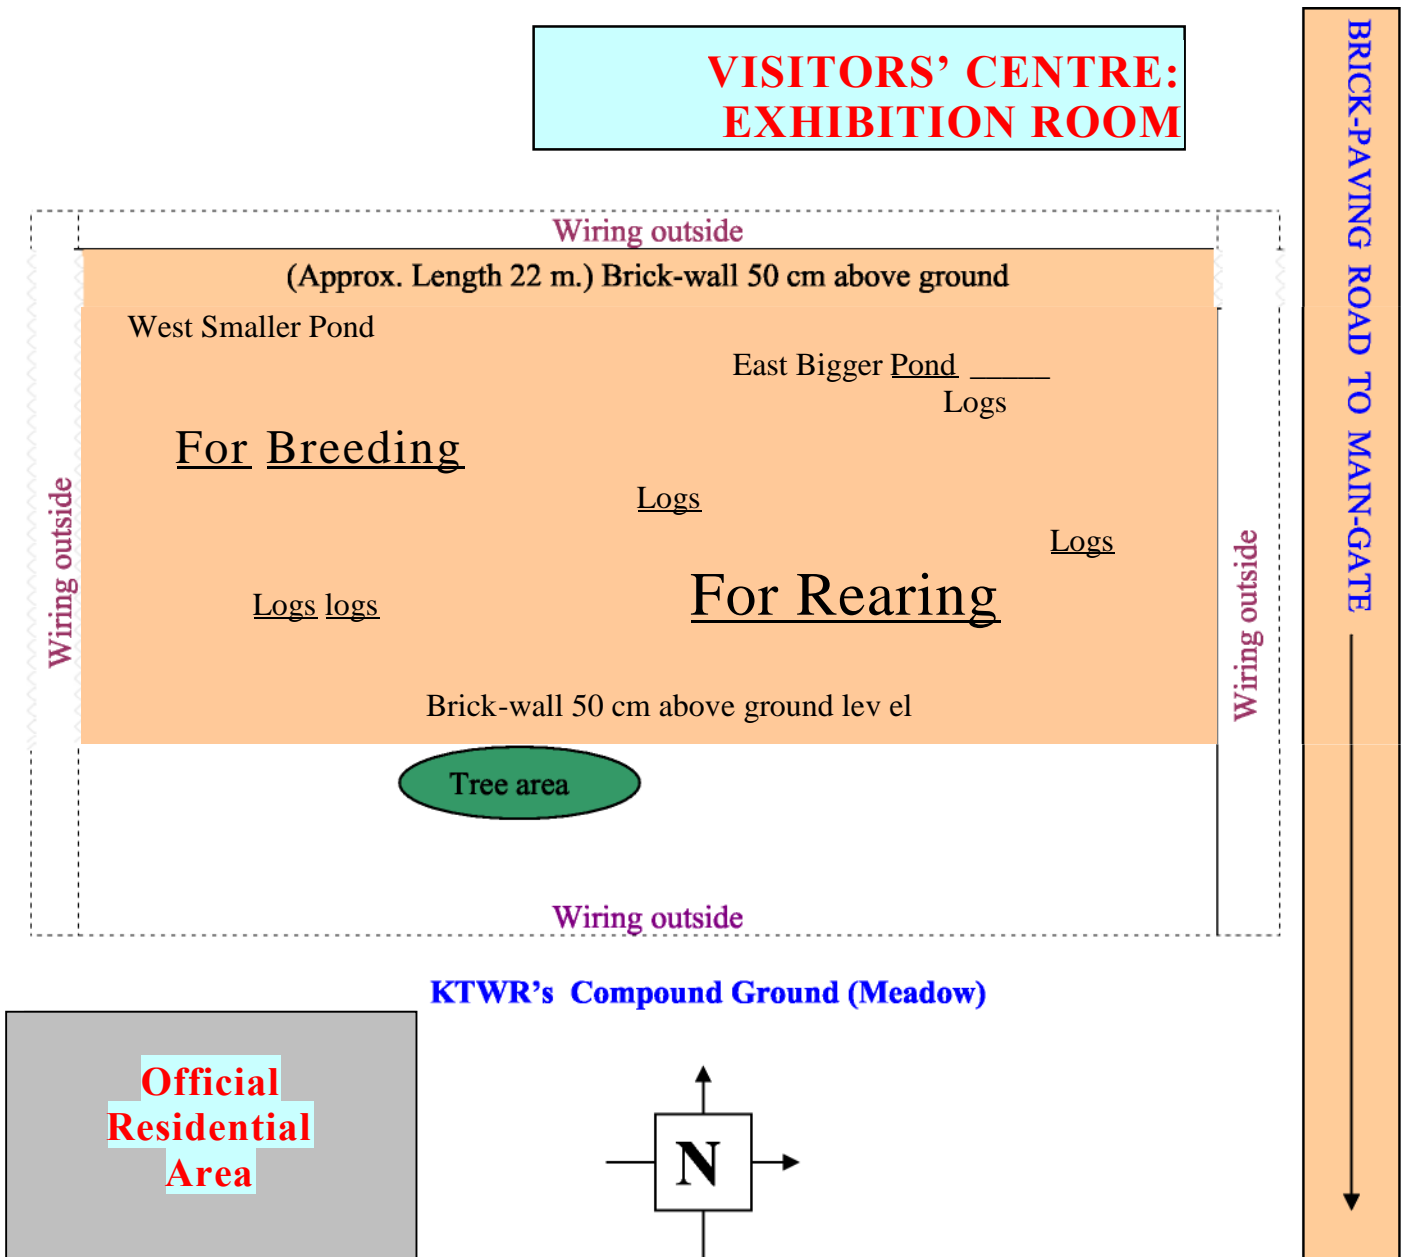

TURTLE BREEDING CENTRE

Koshi Tappu Wildlife Reserve, Kusaha

(Proposed Construction Sponsoring by ARCO-Nepal)

Hypothetical Construction Map prepared during survey:

(No exact scaling)